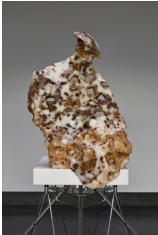

**West Bund Art & Design 2021**

November 11 - 14, 2021

Booth # B208

**BARRY X BALL**

*Baby at the Soup Kitchen*, 2013-2019  
 Translucent "wounded" Mexican onyx  
 Sculpture 18 1/2 x 6 1/4 x 18 inches  
 (47 x 15.9 x 45.7 cm)  
 Overall 64 1/2 x 33 x 33 inches  
 (163.8 x 84 x 84 cm)  
 BALL-0024

*Portrait of the Artist*, 2013-2020  
 Translucent "wounded" Mexican onyx  
 Sculpture 40 x 27 3/8 x 17 5/8 inches  
 (101.6 x 69.6 x 44.7 cm)  
 Overall: 80 1/2 x 44 1/2 x 44 1/2 inches  
 (204.5 x 113 x 113 cm)  
 BALL-0035

*Purity*, 2008-2021  
 Translucent pink Iranian onyx, stainless steel  
 Sculpture 23 x 15 3/4 x 10 5/8 inches  
 (58.4 x 40 x 27.1 cm)  
 Overall: 68 7/8 x 15 3/4 x 12 inches  
 (175 x 40 x 30.5 cm)  
 BALL-0042