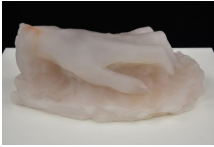

TEFAF Maastricht
March 16 - 24, 2019
Booth 440

BARRY X BALL

Purity, 2008-2018
Translucent white Iranian onyx, stainless steel
Overall: 69 x 16 1/2 x 12 inches
(175.3 x 41.9 x 30.5 cm)
BALL-0002

Sleeping Hermaphrodite, 2008-2017
Translucent pink Iranian onyx, Greek Thassos marble, stainless steel
74 3/4 x 41 1/2 x 41 1/2 inches
(189.9 x 105.4 x 105.4 cm)
BALL-0003

Pietà, 2011-2018
Translucent white Iranian onyx, stainless steel, ABS plastic
120 3/8 x 59 1/2 x 59 1/2 inches
(305.8 x 151.1 x 151.1 cm)
BALL-0004

Envy, 2008-2019
Bolivian sodalite, stainless steel, Macedonian marble, nylon, plastic
Overall: 68 x 17 1/4 x 12 inches
(172.7 x 43.8 x 30.5 cm)
BALL-0006

Madame X, 2013-19
Translucent golden honeycomb calcite
11 1/2 x 7 3/8 x 9 inches
(29.2 x 18.8 x 22.7 cm)
BALL-0007

Yvette Guilbert, 2013-19
Ultra-translucent white Mexican onyx
16 x 9 3/4 x 13 1/2 inches
(40.5 x 24.6 x 34.3 cm)
BALL-0008