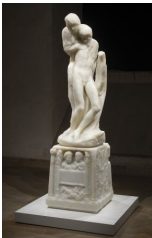

TEFAF Maastricht
March 16 - 24, 2019
Booth 440

BARRY X BALL

Purity, 2008-2018
Translucent white Iranian onyx, stainless steel
Overall: 69 x 16 1/2 x 12 inches
(175.3 x 41.9 x 30.5 cm)
BALL-0002

Sleeping Hermaphrodite, 2008-2017
Translucent pink Iranian onyx, Greek Thassos marble, stainless steel
74 3/4 x 41 1/2 x 41 1/2 inches
(189.9 x 105.4 x 105.4 cm)
BALL-0003

Pietà, 2011-2018
Translucent white Iranian onyx, stainless steel, ABS plastic
120 3/8 x 59 1/2 x 59 1/2 inches
(305.8 x 151.1 x 151.1 cm)
BALL-0004

Envy, 2008-2019
Bolivian sodalite, stainless steel, Macedonian marble, nylon, plastic
Overall: 68 x 17 1/4 x 12 inches
(172.7 x 43.8 x 30.5 cm)
BALL-0006

Madame X, 2013-19
Translucent golden honeycomb calcite
11 1/2 x 7 3/8 x 9 inches
(29.2 x 18.8 x 22.7 cm)
BALL-0007

Yvette Guilbert, 2013-19
Ultra-translucent white Mexican onyx
16 x 9 3/4 x 13 1/2 inches
(40.5 x 24.6 x 34.3 cm)
BALL-0008