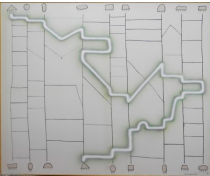

Fergus McCaffrey Tokyo  
 Sadamasa Motonaga  
 February 8 - March 14, 2020

**SADAMASA MOTONAGA**

*Big Square of Gray*, 1981  
 Acrylic on canvas  
 89 3/8 x 71 1/4 inches  
 (227 x 181 cm)  
 MOT-0045

*In Yellow*, 1981  
 Acrylic on canvas  
 71 1/4 x 89 3/8 inches  
 (181 x 227 cm)  
 MOT-0054

*From Square of White Lines*, 1982  
 Oil and acrylic on canvas  
 51 1/8 x 38 1/8 inches  
 (130 x 97 cm)  
 MOT-0138

*Amida Da Da Da*, 1980  
 Acrylic on canvas  
 71 1/4 x 89 1/2 inches  
 (181 x 227.2 cm)  
 MOT-0139

*Red Black Green from White Lines*, 1981  
 Acrylic on canvas  
 71 5/8 x 89 3/8 inches  
 (182 x 227 cm)  
 MOT-0140

*Green and Green*, 1985  
Acrylic on canvas  
51 1/2 x 38 1/8 inches  
(131 x 97 cm)  
MOT-0142