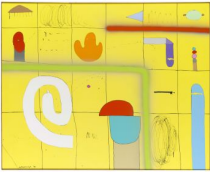

Fergus McCaffrey Tokyo  
 Sadamasa Motonaga  
 February 8 - March 14, 2020

**SADAMASA MOTONAGA**

*Big Square of Gray*, 1981  
 Acrylic on canvas  
 89 3/8 x 71 1/4 inches  
 (227 x 181 cm)  
 MOT-0045

*In Yellow*, 1981  
 Acrylic on canvas  
 71 1/4 x 89 3/8 inches  
 (181 x 227 cm)  
 MOT-0054

*From Square of White Lines*, 1982  
 Oil and acrylic on canvas  
 51 1/8 x 38 1/8 inches  
 (130 x 97 cm)  
 MOT-0138

*Amida Da Da Da*, 1980  
 Acrylic on canvas  
 71 1/4 x 89 1/2 inches  
 (181 x 227.2 cm)  
 MOT-0139

*Red Black Green from White Lines*, 1981  
 Acrylic on canvas  
 71 5/8 x 89 3/8 inches  
 (182 x 227 cm)  
 MOT-0140

*Green and Green*, 1985  
Acrylic on canvas  
51 1/2 x 38 1/8 inches  
(131 x 97 cm)  
MOT-0142