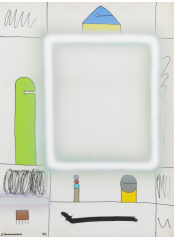

Fergus McCaffrey Tokyo  
 Sadamasa Motonaga  
 February 8 - March 14, 2020

**SADAMASA MOTONAGA**

*Big Square of Gray*, 1981  
 Acrylic on canvas  
 89 3/8 x 71 1/4 inches  
 (227 x 181 cm)  
 MOT-0045

*In Yellow*, 1981  
 Acrylic on canvas  
 71 1/4 x 89 3/8 inches  
 (181 x 227 cm)  
 MOT-0054

*From Square of White Lines*, 1982  
 Oil and acrylic on canvas  
 51 1/8 x 38 1/8 inches  
 (130 x 97 cm)  
 MOT-0138

*Amida Da Da Da*, 1980  
 Acrylic on canvas  
 71 1/4 x 89 1/2 inches  
 (181 x 227.2 cm)  
 MOT-0139

*Red Black Green from White Lines*, 1981  
 Acrylic on canvas  
 71 5/8 x 89 3/8 inches  
 (182 x 227 cm)  
 MOT-0140

*Green and Green*, 1985  
Acrylic on canvas  
51 1/2 x 38 1/8 inches  
(131 x 97 cm)  
MOT-0142