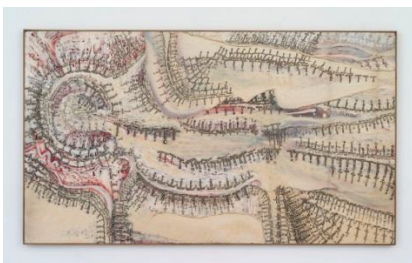

8

Map of Human, 1959
Paint, enamel, sand on plywood
48 1/2 x 84 3/4 in.
123.2 x 215.3 cm
NAK-0024