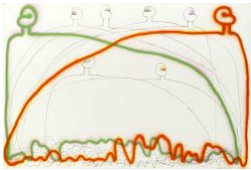

SADAMASA MOTONAGA

November 6, 2015 - January 30, 2016

Work (Water), 2002/2015
Polyethylene, distilled water, dye
Dimensions vary
MOT-0093

Lines of Two Colors, 1978
Acrylic on canvas
76 3/8 x 51 1/8 inches
194 x 130 cm
MOT-0084

Sakuhin, 1975
Acrylic on canvas
51 1/8 x 38 1/8 inches
130 x 97 cm
MOT-0083

Polygonal Line, 1979
Acrylic on canvas
51 1/4 x 38 1/4 inches
130.3 x 97 cm
MOT-0091

Line Line Line, 1979
Acrylic on canvas
89 1/2 x 71 1/2 inches
227 x 182 cm
MOT-0043