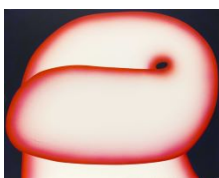

Sakuhin, 1975
Acrylic on canvas
51 1/8 x 38 1/8 inches
130 x 97 cm
MOT-0083

Polygonal Line, 1979
Acrylic on canvas
51 1/4 x 38 1/4 inches
130.3 x 97 cm
MOT-0091

Line Line Line, 1979
Acrylic on canvas
89 1/2 x 71 1/2 inches
227 x 182 cm
MOT-0043

Yellow Flabby, 1975
Acrylic on canvas
51 1/8 x 38 1/8 inches
130 x 97 cm
MOT-0082

Big Square of Gray, 1981
Acrylic on canvas
89 3/8 x 71 1/4 inches
227 x 181 cm
MOT-0045

No. 505, 1972
Acrylic on canvas
36 3/8 x 46 inches
92.5 x 117 cm
MOT-0085