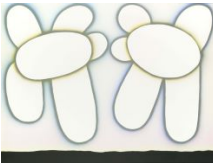

Howa Howa, 1978
Acrylic on canvas
51 1/4 x 38 1/4 inches
130.3 x 97 cm
MOT-0086