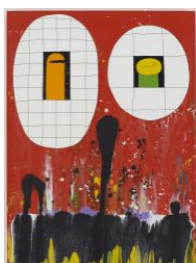

White Circle with Cross Stripes, 2004
Acrylic on canvas
51 1/8 x 35 7/8 inches
130 x 91 cm
MOT-0014