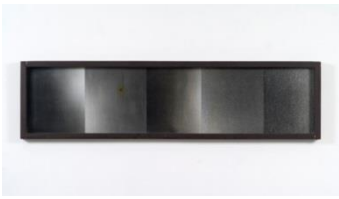

Symptom: Black Paper, c. 1975

Vintage black and white photograph in artist's frame

17 1/2 x 67 7/8 x 2 3/8 in. / 44.6 x 172.3 x 6 cm

ENO-0025