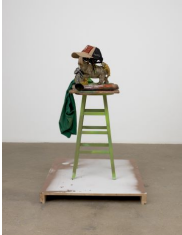

RACHEL HARRISON & CAROL RAMA
December 29, 2020 - February 13, 2021

RACHEL HARRISON

Before You Have To, 2018
 Wood, cement, polystyrene, acrylic,
 enamel, glass, figurines, plastic putty
 knife, mesh shorts, hat, log, and stool
 47 x 47 x 33 inches
 (119.4 x 119.4 x 83.8 cm)
 HARR-0001

CAROL RAMA

Spazio anche piu che tempo, 1970
 Rubber, acrylic and copper wire on
 canvas
 39 3/8 x 47 1/4 inches
 (100 x 120 cm)
 RAM-0003

Arsenale, 1971
 Rubber and acrylic on canvas
 31 1/2 x 39 3/8 inches
 (80 x 100 cm)
 RAM-0057