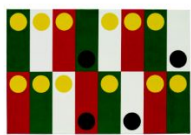

15, March 1963
Lacquer on canvas
(green/auto red/white/yellow/matte black)
15 3/4 x 23 5/8 inches
40 x 60 cm
HAF-0152