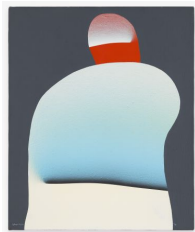

SADAMASA MOTONAGA

Untitled, 1974
Acrylic on canvas
17 7/8 x 14 7/8 inches
(45.5 x 37.9 cm)
MOT-0117