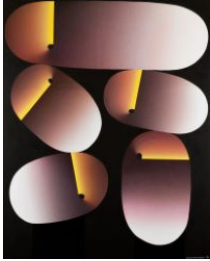

**FIAC 2015  
CHECKLIST**

**SADAMASA MOTONAGA**

*Here and There in Black Background,*  
1996  
Acrylic on canvas  
63 3/4 x 51 1/8 inches  
162 x 130 cm  
MOT-0024

*Two Shapes,* 1980  
Acrylic on canvas  
16 1/8 x 12 1/4 inches  
41 x 31.8 cm  
MOT-0051

*Two and Two,* 1982  
Acrylic on canvas  
20 7/8 x 18 inches  
53 x 45.6 cm  
MOT-0052

**SABURO MURAKAMI**

*Sakuhin,* 1961  
VB paint on cotton cloth  
72 1/4 x 54 1/4 inches  
183.52 x 137.95 cm  
MURsab-0002