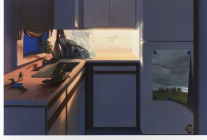

ANNA CONWAY
November 11 - December 23, 2021

ANNA CONWAY

Somebody Call Someone, 2004
Oil on Panel
42.5 x 78 inches
(108 x 198.1 cm)
CON-0015

Ark, 2021
Oil on panel
45 x 68 x 2 inches
(114.3 x 172.7 x 5.1 cm)
CON-0027

Pound of Cure, 2004
Oil on Panel
44 x 60 inches
(111.8 x 152.4 cm)
CON-0016

Alejandro, 2005
Oil on Panel
44 x 64 inches
(111.8 x 162.6 cm)
CON-0017

Leonardo, 2007
Oil on panel
20 x 30 inches
(50.8 x 76.2 cm)
CON-0023