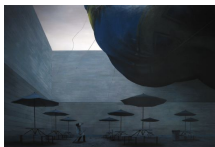

Pound of Cure, 2004
Oil on Panel
44 x 60 inches
(111.8 x 152.4 cm)
CON-0016

Alejandro, 2005
Oil on Panel
44 x 64 inches
(111.8 x 162.6 cm)
CON-0017

Leonardo, 2007
Oil on panel
20 x 30 inches
(50.8 x 76.2 cm)
CON-0023