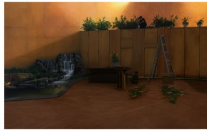

Fishing for minnows on the back of a whale, 2021
Oil on panel
45 x 68 x 2 inches
(114.3 x 172.7 x 5.1 cm)
CON-0026

A Vision, 2006
Oil on panel
16 x 24 inches
(40.6 x 61 cm)
CON-0018

Spring Green, 2011
Oil on panel
48 x 77 inches
(121.9 x 195.6 cm)
CON-0024