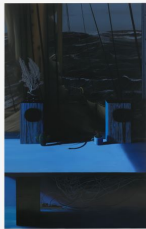

Steady As She Goes, 2018
Oil on panel
70 x 45 inches
(177.8 x 114.3 cm)
CON-0011