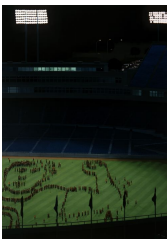

Fishing for minnows on the back of a whale, 2021
Oil on panel
45 x 68 x 2 inches
(114.3 x 172.7 x 5.1 cm)
CON-0026

A Vision, 2006
Oil on panel
16 x 24 inches
(40.6 x 61 cm)
CON-0018

Spring Green, 2011
Oil on panel
48 x 77 inches
(121.9 x 195.6 cm)
CON-0024

Steady As She Goes, 2018
Oil on panel
70 x 45 inches
(177.8 x 114.3 cm)
CON-0011

Here Comes Everybody, 2003
Oil on panel
46 x 33 inches
(116.8 x 83.8 cm)
CON-0028