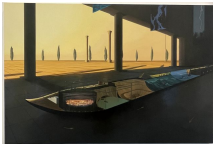

Ark, 2021

Oil on panel
45 x 68 x 2 inches
(114.3 x 172.7 x 5.1 cm)
CON-0027