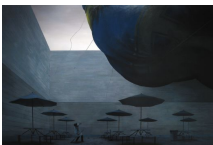

Pound of Cure, 2004

Oil on Panel
44 x 60 inches
(111.8 x 152.4 cm)
CON-0016

Alejandro, 2005

Oil on Panel
44 x 64 inches
(111.8 x 162.6 cm)
CON-0017

Leonardo, 2007

Oil on panel
20 x 30 inches
(50.8 x 76.2 cm)
CON-0023