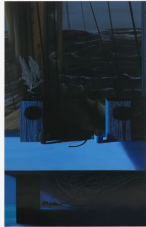

Steady As She Goes, 2018
Oil on panel
70 x 45 inches
(177.8 x 114.3 cm)
CON-0011