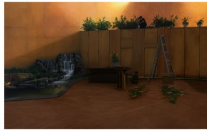

Fishing for Minnows on the Back of a Whale, 2021
Oil on panel
45 x 68 x 2 inches
(114.3 x 172.7 x 5.1 cm)
CON-0026

A Vision, 2006
Oil on panel
16 x 24 inches
(40.6 x 61 cm)
CON-0018

Spring Green, 2011
Oil on panel
48 x 77 inches
(121.9 x 195.6 cm)
CON-0024