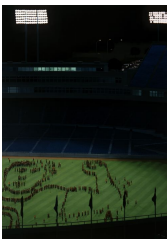

Fishing for Minnows on the Back of a Whale, 2021
Oil on panel
45 x 68 x 2 inches
(114.3 x 172.7 x 5.1 cm)
CON-0026

A Vision, 2006
Oil on panel
16 x 24 inches
(40.6 x 61 cm)
CON-0018

Spring Green, 2011
Oil on panel
48 x 77 inches
(121.9 x 195.6 cm)
CON-0024

Steady As She Goes, 2018
Oil on panel
70 x 45 inches
(177.8 x 114.3 cm)
CON-0011

Here Comes Everybody, 2003
Oil on panel
46 x 33 inches
(116.8 x 83.8 cm)
CON-0028