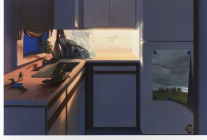

Pound of Cure, 2004

Oil on Panel
44 x 60 inches
(111.8 x 152.4 cm)
CON-0016

Alejandro, 2005

Oil on Panel
44 x 64 inches
(111.8 x 162.6 cm)
CON-0017

Leonardo, 2007

Oil on panel
20 x 30 inches
(50.8 x 76.2 cm)
CON-0023

Fishing for Minnows on the Back of a Whale, 2021
Oil on panel
45 x 68 x 2 inches
(114.3 x 172.7 x 5.1 cm)
CON-0026

A Vision, 2006
Oil on panel
16 x 24 inches
(40.6 x 61 cm)
CON-0018

Spring Green, 2011
Oil on panel
48 x 77 inches
(121.9 x 195.6 cm)
CON-0024