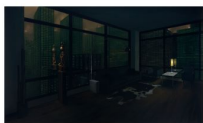

Determination, 2015
Oil on canvas
28 x 48 inches
(71.1 x 121.9 cm)
CON-0004

Collezione Maramotti, Reggio Emilia, Italy