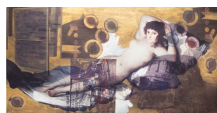

ROBERT RAUSCHENBERG

Gilt, 1983
Mixed media on Japanese clay
39 1/4 x 75 1/4 inches
(99.7 x 191.1 cm)
RAU-0006