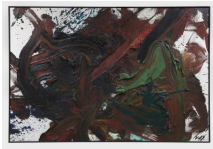

KAZUO SHIRAGA

Kyoka Kenro, 1982
Oil on canvas
51 1/8 x 76 3/4 inches
(130 x 195 cm)
SHI-0048