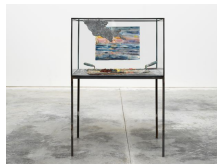

Framed: 34 1/4 x 29 7/8 x 1 5/8 inches  
(87 x 76 x 4.2 cm)

KIE-0006

*Bermuda-Dreieck (Bermuda Triangle), 2017*

Steel, glass, lead, clay, oil, acrylic, linen  
canvas, wood and ink

Dimensions: 59 7/8 x 70 7/8 x 66 7/8 inches  
(152 x 180 x 170 cm)

KIE-0007

*Danaë (Danae), 2014*

Steel, glass, lead, resin, gold leaf, silk paper,  
watercolour on paper and ink

Dimensions: 79 1/2 x 19 5/8 x 19 5/8 inches  
(202 x 50 x 50 cm)

KIE-0008

*Die Hexenwage (The Witch Scale), 2014*

Steel, glass, lead, wood, resin, plaster,  
shellac and acrylic

Dimensions: 75 3/4 x 31 7/8 x 19 5/8 inches  
(192.5 x 81 x 50 cm)

KIE-0009

*Die Millersche Zahl (Miller's Number), 2016*

Steel, glass, lead, copper, leather, wood and  
ink

Dimensions: 31 7/8 x 19 3/4 x 15 3/4 inches  
(81 x 50 x 40 cm)

KIE-0010

*Die Palette des Malers (The Painter's Palette)*

, 2014-2019

Steel, glass, lead, oil, charcoal, wood,  
paintbrush and watercolour on paper