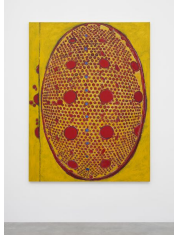

Terry Winters: IMAGESPACE

March 25 - May 20, 2023
 Fergus McCaffrey Tokyo

TERRY WINTERS

Reach, 2022
 Oil on paper
 Dimensions: 39 1/2 x 27 3/4 inches
 (100 x 71 cm)
 Framed: 49 1/2 x 37 1/2 x 1 13/16 inches
 (125.7 x 95.3 x 4.6 cm)
 WINT-0005

Point Array, 2022
 Oil, wax, and resin on linen
 Dimensions: 77 x 59 inches
 (195.6 x 150 cm)
 Framed: 78 7/8 x 60 7/8 x 2 5/8 inches
 (200.3 x 154.6 x 6.7 cm)
 WINT-0003

Cycle, 2022
 Oil on paper
 Dimensions: 39 x 29 1/8 inches
 (103 x 57 cm)
 Framed: 48 13/16 x 38 7/8 x 1 13/16 inches
 (124 x 98.7 x 4.6 cm)
 WINT-0006

Red Borders, 2022
 Oil, wax, and resin on linen
 Dimensions: 77 x 59 inches
 (195.6 x 150 cm)
 Framed: 78 7/8 x 60 7/8 x 2 5/8 inches
 (200.3 x 154.6 x 6.7 cm)
 WINT-0002

Yellow Ground, 2022

Oil, wax, and resin on linen

Dimensions: 77 x 59 inches

(195.6 x 150 cm)

Framed: 78 7/8 x 60 7/8 x 2 5/8 inches

(200.3 x 154.6 x 6.7 cm)

WINT-0001

Path, 2022

Oil on paper

Dimensions: 41 1/2 x 29 1/2 inches