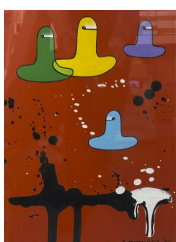

Overlap is Yellow and Green, 1997
Acrylic on canvas
Dimensions: 13 3/16 x 9 1/2 x 3/4 inches
(33.5 x 24.4 x 2 cm)
MOT-0157