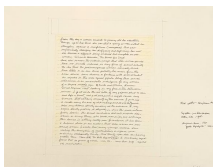

From the day a woman... sketch drawing,
2013
Pencil on paper
18 x 24 inches
(45.7 x 61 cm)
HAF-0367