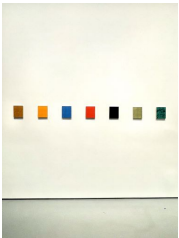

Marcia Hafif : From the day a woman...
September 9 - October 23, 2021

MARCIA HAFIF

White Pullover I and pattern, c. 1983
Wool yarn, pencil on paper
Pullover : Variable
Pattern: 18 x 24 inches
(45.7 x 61 cm)
HAF-0387

October 21, 1972, 1972
Pencil on paper
23 3/4 x 18 inches (60.3 x 45.7 cm)
Framed: 25 3/4 x 20 1/8 inches (65.4 x 51.1 cm)
HAF-0014

Egg Tempera 1-7, 1973
Egg tempera on gessoed wood
Dimensions each 8 x 6 1/2 inches
(20.3 x 16.5 cm)
HAF-0380