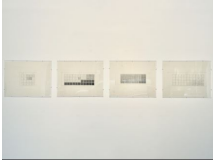

Extended Gray Scale drawings
Pencil on paper
Dimensions each 19 x 25 inches
HAF-0368