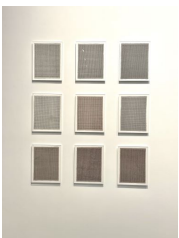

Grids, 1988
Ink on paper
Dimensions each 12 3/4 x 9 3/4 inches
(32.4 x 24.8 cm)
HAF-0328