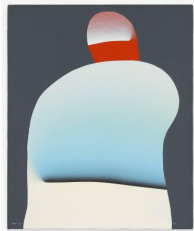

SADAMASA MOTONAGA
Change/Continuity: New York 1966-67
November 1 - December 21, 2018

Clockwise from left:

Work #37, 1963
Oil on canvas
5 1/2 x 7 inches
(14 x 17.8 cm)
MOT-0134

Work #36, 1963
Oil and gravel on canvas
5 1/2 x 7 inches
(14 x 17.8 cm)
MOT-0133

Untitled, 1974
Acrylic on canvas
17 7/8 x 14 7/8 inches
(45.5 x 37.9 cm)
MOT-0117

Sakuhin C, 1966
Oil paint and synthetic resin
on canvas over board
51 3/8 x 63 3/4 inches
(130.5 x 162 cm)
MOT-0101

Sakuhin, 1970
Acrylic on canvas over board
18 1/4 x 67 1/2 inches
(46.5 x 171.5 cm)
MOT-0089

Sakuhin, 1970
Acrylic on canvas over board
18 1/4 x 67 1/2 inches
(46.5 x 171.5 cm)
MOT-0088

Untitled, 1967
Acrylic on canvas
90 3/8 x 66 1/8 inches
(229.5 x 168 cm)
MOT-0122

Sakuhin, 1965
Oil paint and synthetic resin
on canvas, mounted on board
36 x 46 inches
(91.5 x 116.8 cm)
MOT-0114