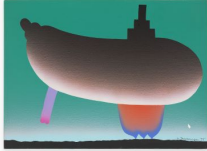

Untitled, 1975
Acrylic on canvas over board
18 x 24 3/8 inches
(45.6 x 62 cm)
MOT-0118