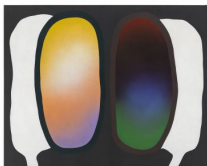

Funny 45, 1967
Acrylic on canvas
48 1/8 x 60 1/4 inches
(122.1 x 152.9 cm)
MOT-0099