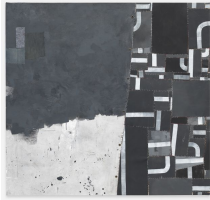

Sally Ross
Materials and Procedures
January 11 - February 24, 2018

One-shot, 2017
 Gesso, matte medium, oil and enamel paint on canvas, with jute webbing and polyester thread
 72 x 60 inches
 (182.9 x 152.4 cm)
 ROS-0001

Cumulus, 2017
 Gesso, matte medium, oil, enamel, spray paint, painting ink and colored pencil on canvas and printed fabric, with polyester thread
 84 x 144 inches
 (213.4 x 365.8 cm)
 ROS-0002

Caged Color, 2017
 Gesso, matte medium and enamel paint on canvas and printed cotton fabric, with polyester thread, wood and chicken wire
 108 x 78 x 2 1/2 inches
 (274.3 x 198.1 x 6.4 cm)
 ROS-0008

The Garden Sisters, 2017
 Gesso, matte medium, spray paint, printing ink, oil, enamel, paper and resin on canvas and printed cotton cloth, with jute webbing and polyester thread
 81 x 156 1/4 inches
 (205.7 x 396.9 cm)
 ROS-0006

Gusher, 2017

Gesso, matte medium, acrylic and enamel
on canvas, with metal grommets and
polyester thread
60 x 48 x 8 inches
(152.4 x 121.9 x 20.3 cm)
ROS-0009

Game Board, 2017

Gesso, matte medium and printing ink on
canvas, with metal grommets and polyester
thread
66 x 70 inches
(167.6 x 177.8 cm)
ROS-0010