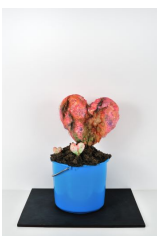

Mixed media and glass eyes on board

25 1/4 x 19 3/4 inches
(64 x 50 cm)

RAM-0051

CAROL RAMA
Untitled, 1966
Glass eyes and ink on paper
6 1/2 x 6 1/2 inches
(16.5 x 16.5 cm)
RAM-0039

TETSUMI KUDO
Cultivation by Nature and People Who Are Looking at It, c. 1970
Plastic bucket, earth, resin, glue, cellulose, hair, painting, electronic circuits
11 3/4 x 11 3/4 x 13 3/4 inches
(30 x 30 x 35 cm)
KUD-0009