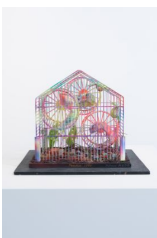

Mixed media and glass eyes on board

25 1/4 x 19 3/4 inches
(64 x 50 cm)

RAM-0051

CAROL RAMA
Untitled, 1966
Glass eyes and ink on paper
6 1/2 x 6 1/2 inches
(16.5 x 16.5 cm)
RAM-0039

TETSUMI KUDO
Cultivation by Nature and People Who Are Looking at It, c. 1970
Plastic bucket, earth, resin, glue, cellulose, hair, painting, electronic circuits
11 3/4 x 11 3/4 x 13 3/4 inches
(30 x 30 x 35 cm)
KUD-0009