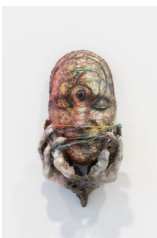

TETSUMI KUDO
Face to Face East-West, 1981
 Wood, string, plastic
 16 1/8 x 18 7/8 x 9 7/8 inches
 (41 x 48 x 25 cm)
 KUD-0004

TETSUMI KUDO
Magnetic Axis and Empty Axis, 1982
 Wood, string, resin, adhesive
 15 1/8 x 70 7/8 x 13 3/4 inches
 (38.5 x 180 x 35 cm)
 KUD-0005

TETSUMI KUDO
For the Souls of Young Art Students, 1986-7
 Golden folding screen, umbrella, string, adhesive
 100 3/8 x 39 3/8 x 4 inches
 (255 x 100 x 10 cm)
 KUD-0006

CAROL RAMA

I marchettoni, 1958*

Ink and pigment on wallpaper, mounted on cardboard

24 x 19 3/4 inches
(61 x 50 cm)

**The work has been dated 1958 by the artist, but the Authenticity certificate states that it was probably completed later.*

RAM-0007

TETSUMI KUDO

Games of Infinite Threads with the Hereditary Chromosome, 1979

Artificial eye, string, plastic

12 5/8 x 7 1/4 x 5 1/8 inches
(32 x 18.5 x 13 cm)

KUD-0002

TETSUMI KUDO

Symbiosis, 1976

Metal cage, plastic lily of the valley, wood panel, earth, resin, glue, electronic components, paint