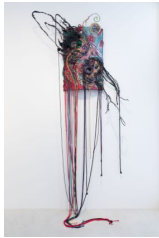

KUDO / RAMA
June 26 - August 4, 2018

CAROL RAMA
Untitled, 1966
 Rubber, iron, glass eyes and mixed media on board
 29 3/8 x 21 1/4 inches
 (74.6 x 54.1 cm)
 RAM-0010

TETSUMI KUDO
Kite, 1988
 Kite, wood, string, adhesive
 157 1/2 x 63 x 12 inches
 (400 x 160 x 30.3 cm)
 KUD-0007

TETSUMI KUDO
Face to Face East-West, 1981
 Wood, string, plastic
 16 1/8 x 18 7/8 x 9 7/8 inches
 (41 x 48 x 25 cm)
 KUD-0004

TETSUMI KUDO
Magnetic Axis and Empty Axis, 1982
 Wood, string, resin, adhesive
 15 1/8 x 70 7/8 x 13 3/4 inches
 (38.5 x 180 x 35 cm)
 KUD-0005