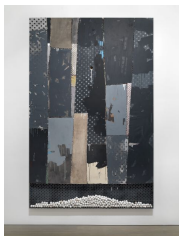

In Light of Shade
February 27 - April 19, 2019
Checklist

RACHELLE DANG

Seedling Carrier Both Tomb and Womb,
 2019

Aluminum, wood, paint,
 paper clay, epoxy clay, wire
 57 x 84 x 36 inches (152 x 213 x 91 cm)
 DAN-0001

MARCIA HAFIF

*Shade Paintings: Group 9 (Neutral Tint,
 Payne's Grey, Davy's Grey, Olive Green),*
 2014

Acrylic on canvas
 4 parts, each: 18 x 18 inches (45 x 45 cm)
 HAF-0002

MEREDYTH SPARKS

Extraction (Slits/Orange and Green Stripes),
 2018

Digital print on canvas, fabric, vinyl LP
 77 1/2 x 52 inches (196 x 132.1 cm)
 SPAR-0002

MEREDYTH SPARKS

Extraction (Mauve Grid/Dresser Redux),
 2018

Altered digital print on canvas, thread
 57 3/4 x 57 3/4 inches (146 x 146 cm)
 SPAR-0001

SALLY ROSS

Ball Drop, Dropped Balls, 2019

Gesso, enamel, flashe, and spray paint on
 canvas and printed fabric, with chicken wire
 and cork balls
 137 x 88 inches (348 x 223.5 cm)
 ROS-0014

KATHLEEN JACOBS