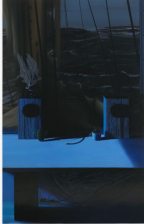

ANNA CONWAY

Steady As She Goes, 2018
Oil on panel
70 x 45 inches (177.8 x 114.3 cm)
CON-0011